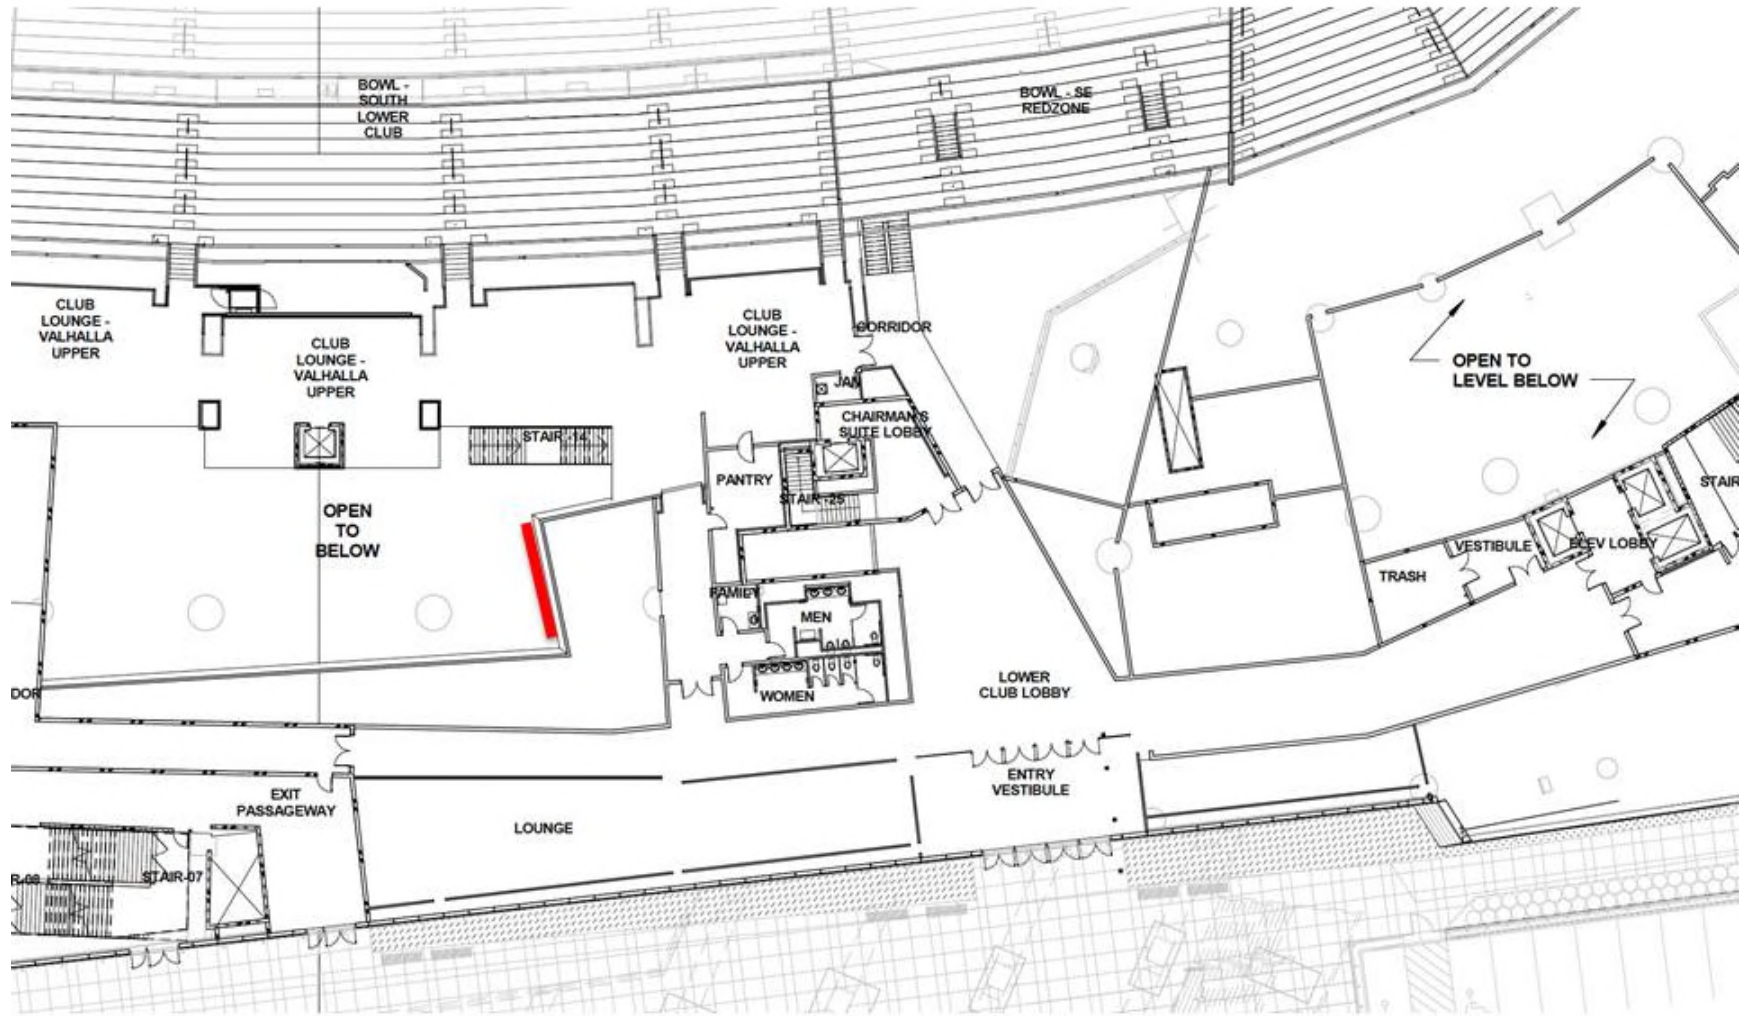

5. Factory Motors Parts (FMP) Club – Product Display
Location Map (FMP Club Entry) (8099200) 5A-1
Depiction 1 (FMP Product Wall - Entry) (8107494) 5B

6. Buffalo Wild Wings Club – Fantasy Football Desk
Location Map Fantasy Sports Desk (8099426) 6A
Depiction 1 (Sports Desk Only) (8099432 page 1 of 2) 6B-1
Depiction 2 (Location Depiction Picture of Sports Desk) (8099432 page 2 of 2) 6B-2

7. Mystic Lake’s Club Purple Video Monitors

Location Map (Video Monitor Locations) (8099435) 7A

Depiction 1 (Mystic Lake– Column Video Monitor 353 - Fourth Column From Left
On The Garage Door Side) (8107519) 7B-1

Depiction 2 (Mystic Lake – Wall Video Monitor -419 - Second Column From Left
City Side) (8107527) 7B-2

Depiction 3 (Mystic Lake – Column Video Monitor - 432 - First Column From Left
City Side - Upper) (8107533) 7B-3

Depiction 4 (Mystic Lake – Wall Video Monitor - Against Blue Area Furthest From
The Left) (8107536) 7B-4

Medtronic Club Biometrics Display

LOWER CLUB (SOUTH) LEVEL

Location Map (Lower Club (South) Level) (7752617)