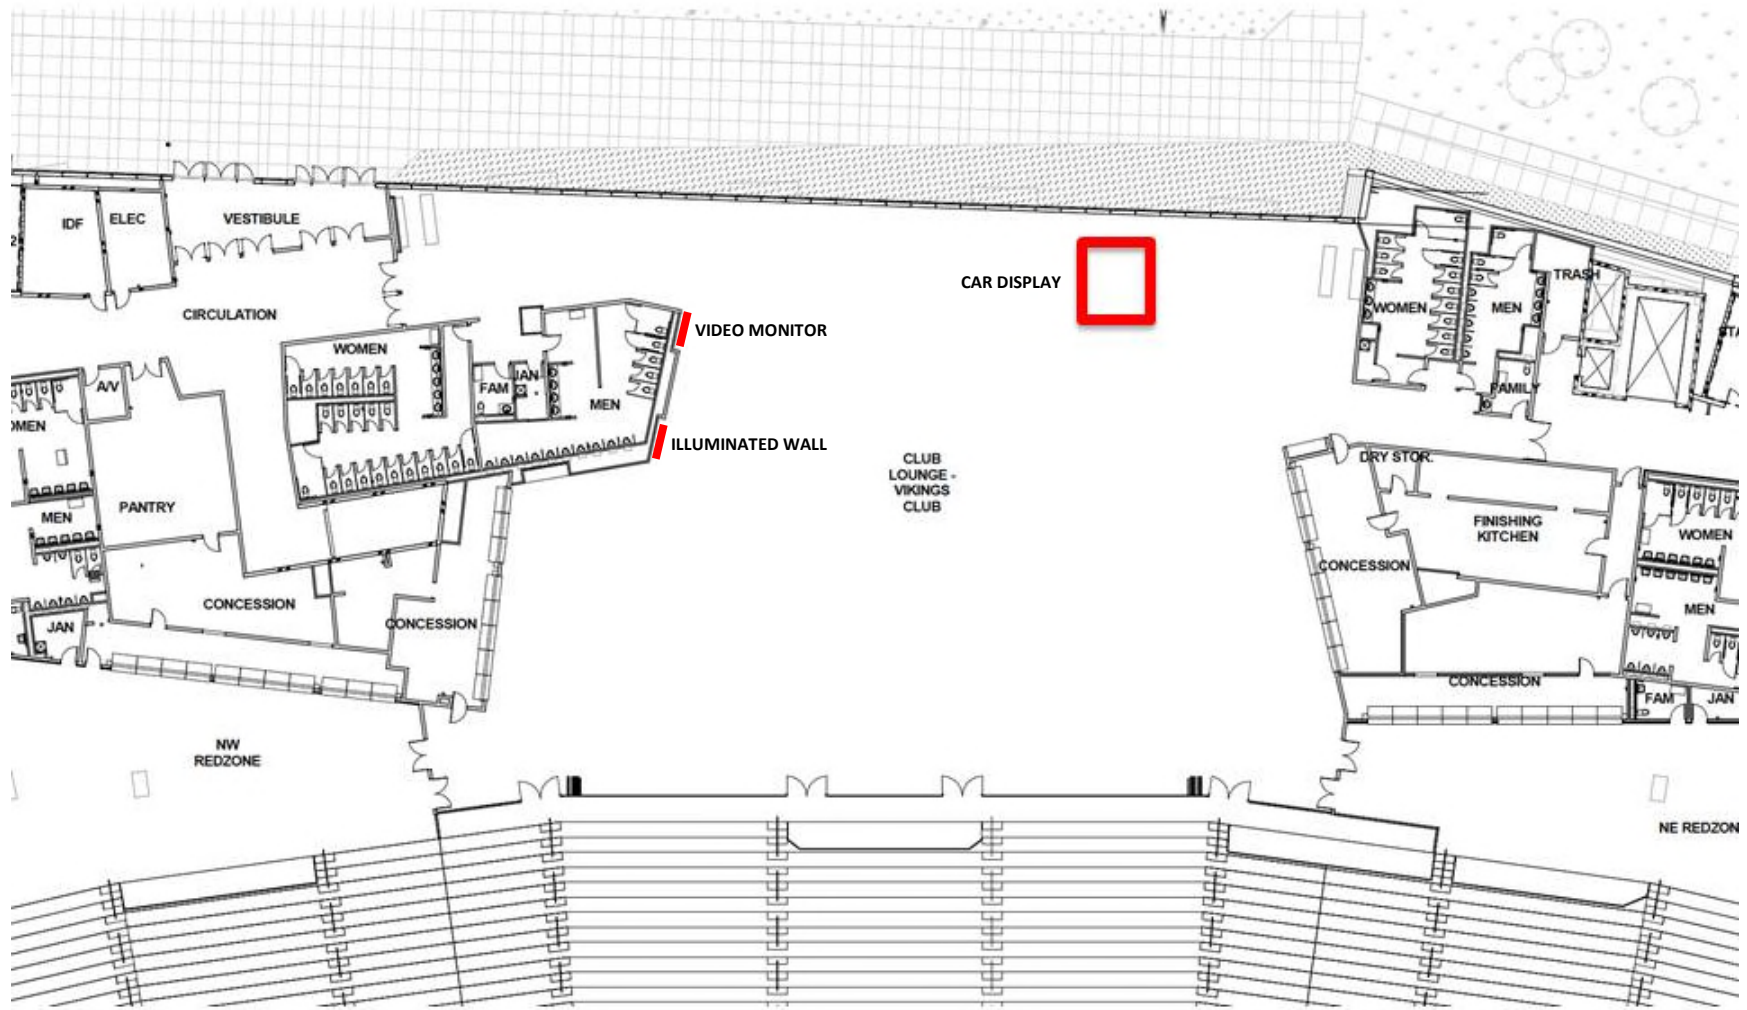

Depiction 3 (Medtronic Plaza Monument – Medtronic Sign – City View) (8107465)

Depiction 4 (Medtronic Plaza Monument – Medtronic Sign – Center Stadium View) (8107473)

Delta Sky 360 Club Illuminated (Diamond) Wall

EVENT LEVEL

Location Map (Event Level Locations – Two (2)) (7752625)

Depiction 1 (Delta Club – Closest to Field) (8099188)

Depiction 2 (Delta Club – Entry Way Sign) (8099190)

Hyundai Club Car Display/Video Monitor/Illuminated Wall Display

LOWER CLUB (NORTH) LEVEL

Location Map (Lower Club (North) Level) (7752624)

Depiction 1 (Hyundai Car Display) (8099196)

Depiction 2 (Hyundai Club – Video Monitor) (8107697)

Depiction 3 (Hyundai Club – Illumination Board) (8107698)

At the entry of the FMP Club

RSPDREAMBOX

Location Map (FMP Club Entry) (8099200)

Depiction 1 (FMP Product Wall – Entry) (8107494)

BUFFALO WILD WINGS CLUB
PROGRAMMING PLAN - ENHANCED

US Bank Stadium
Minnesota Vikings