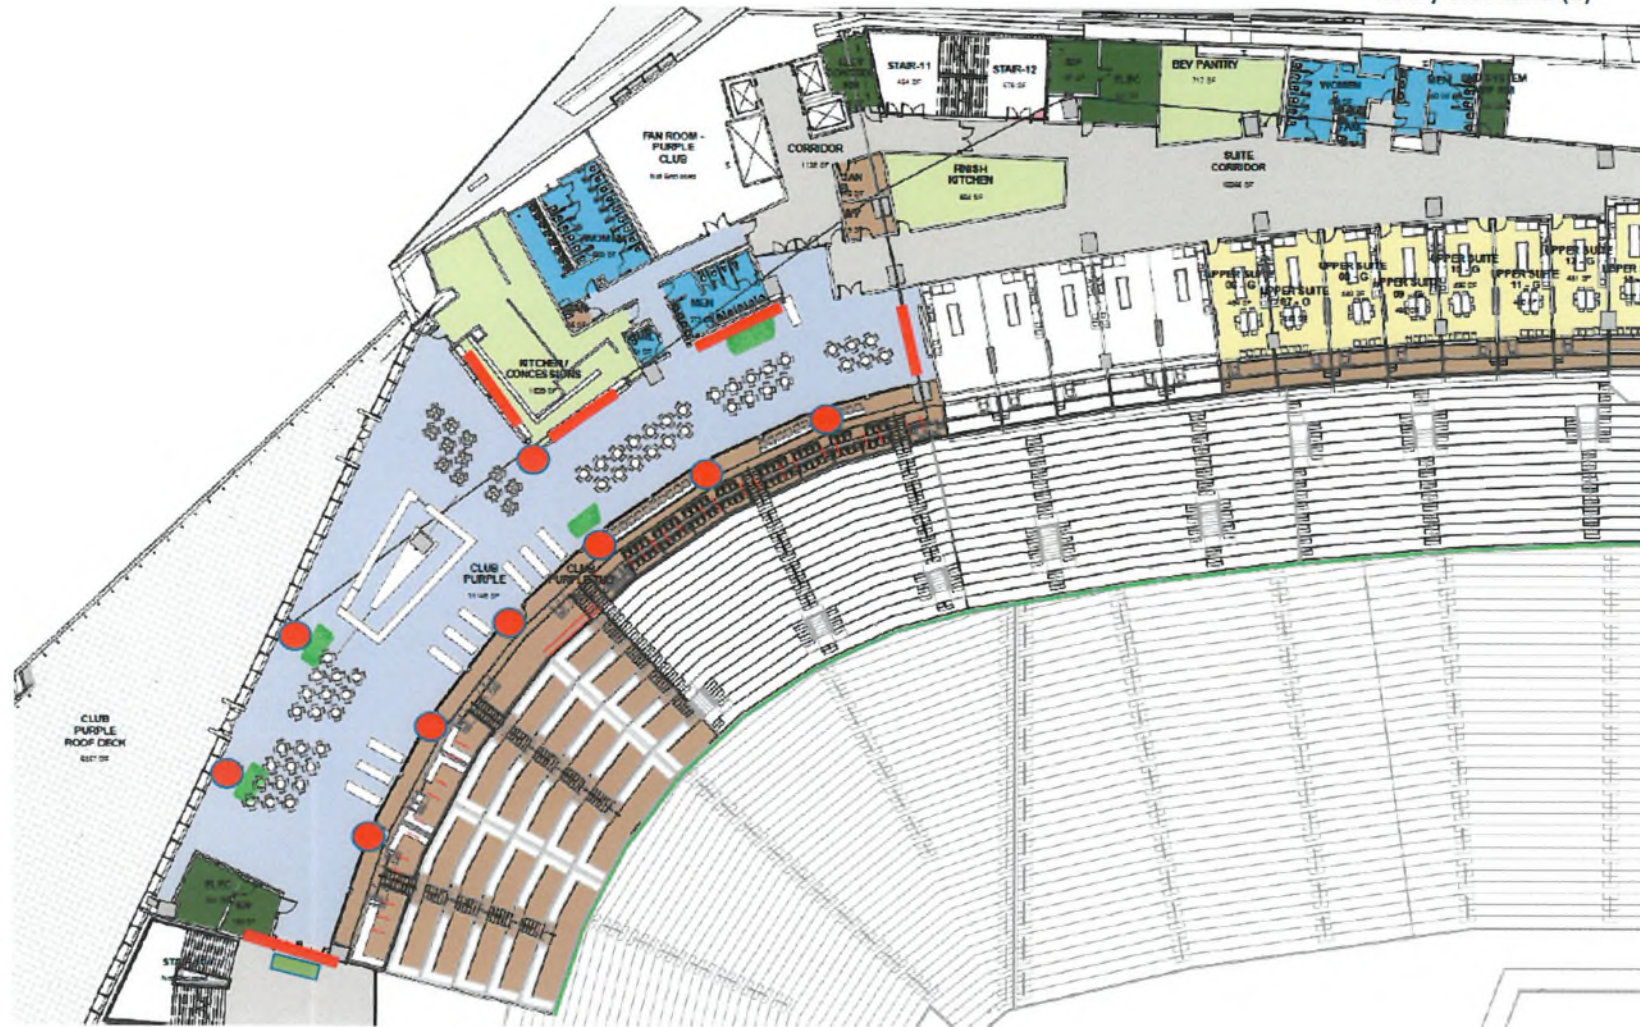

Lake's Club Purple

= Dedicated
Mystic Lake TVs

Mystic Branding
Columns (9)
Concession Header (2)
Activation Walls (2)
Entry Surround (1)

Location Map (Video Monitor Locations) (8099435)