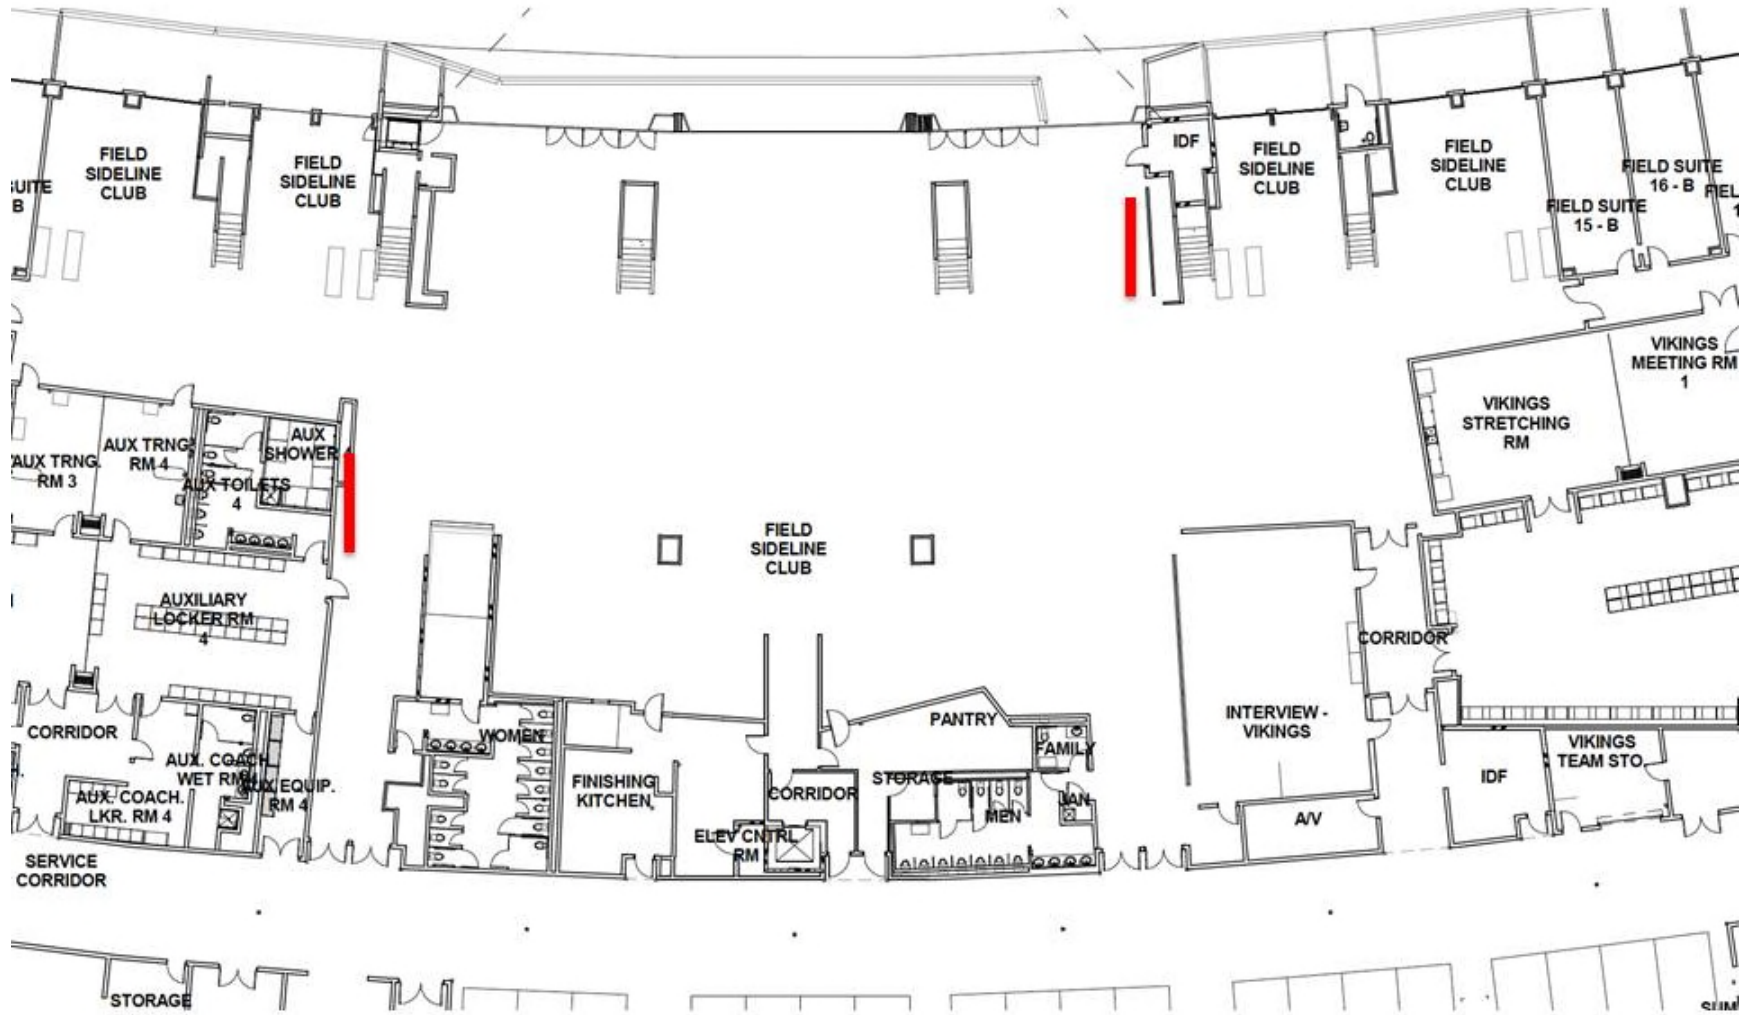

DRAWING

MONUMENT [Signature]

1. ELECTRICAL
2. RAILCUT HEIGHT
3. 5° ANGLE / REFLECTION OF SUN

Location Map (South Plaza) (7752619)

Depiction 1 (Medtronic Plaza Monument – West Stadium View) (8107469)

Depiction 2 (Medtronic Plaza Monument – Close-Up – Stadium View) (8107479)

Depiction 3 (Medtronic Plaza Monument – Medtronic Sign – City View) (8107465)

Depiction 4 (Medtronic Plaza Monument – Medtronic Sign – Center Stadium View) (8107473)

Delta Sky 360 Club Illuminated (Diamond) Wall