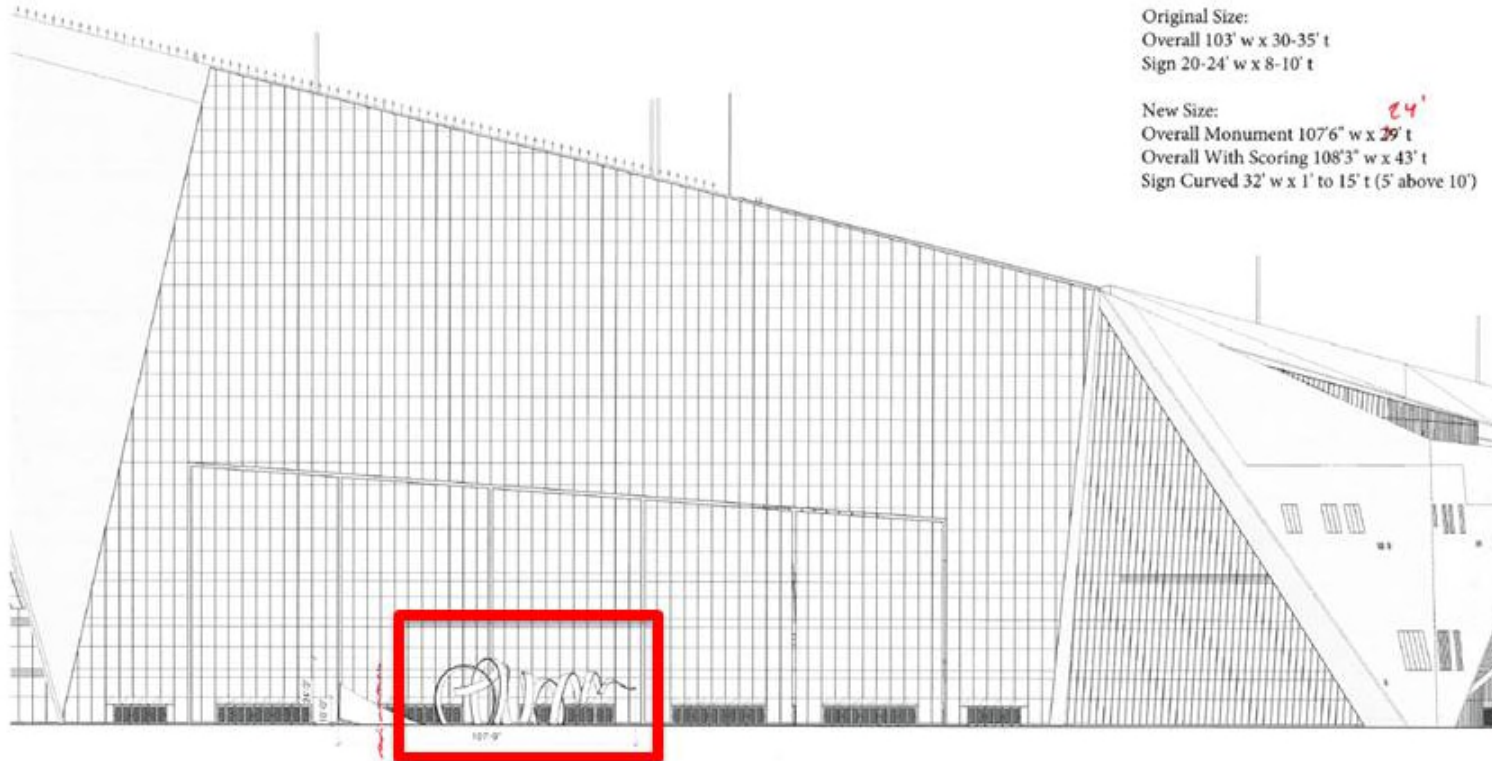

Depiction 4 (Mystic Lake – Wall Video Monitor - Against Blue Area Furthest From
The Left) (8107536) 7B-4

Medtronic Club Biometrics Display

LOWER CLUB (SOUTH) LEVEL

Location Map (Lower Club (South) Level) (7752617)

Depiction No. 1 (Biometrics Display) (8098798)

Depiction 2 (Medtronic Projector for Biometrics Display) (8107367)

Medtronic Plaza Monument

ELEVATIONS OF MONUMENT AT US BANK STADIUM

Original Size:
Overall 103' w x 30-35' t
Sign 20-24' w x 8-10' t