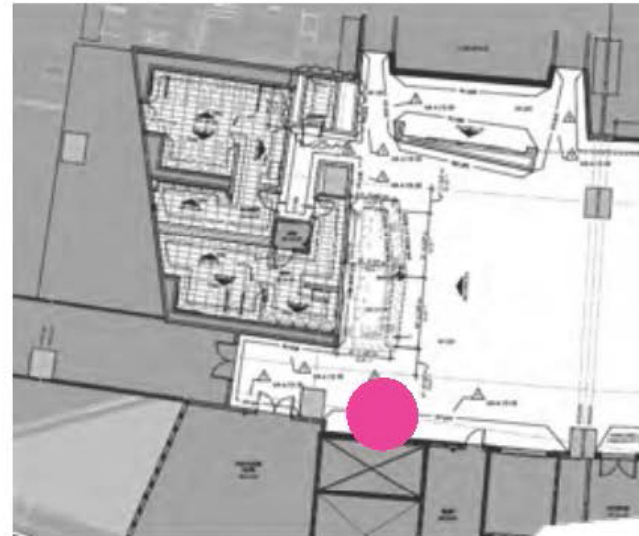

EVENT LEVEL

Location Map (Event Level Locations – Two (2)) (7752625)

Depiction 1 (Delta Club – Closest to Field) (8099188)

Depiction 2 (Delta Club – Entry Way Sign) (8099190)

Hyundai Club Car Display/Video Monitor/Illuminated Wall Display

LOWER CLUB (NORTH) LEVEL

Location Map (Lower Club (North) Level) (7752624)

Depiction 1 (Hyundai Car Display) (8099196)

Depiction 2 (Hyundai Club – Video Monitor) (8107697)

Depiction 3 (Hyundai Club – Illumination Board) (8107698)

At the entry of the FMP Club

RSPDREAMBOX

Location Map (FMP Club Entry) (8099200)

Depiction 1 (FMP Product Wall – Entry) (8107494)

BUFFALO WILD WINGS CLUB
PROGRAMMING PLAN - ENHANCED

US Bank Stadium
Minnesota Vikings