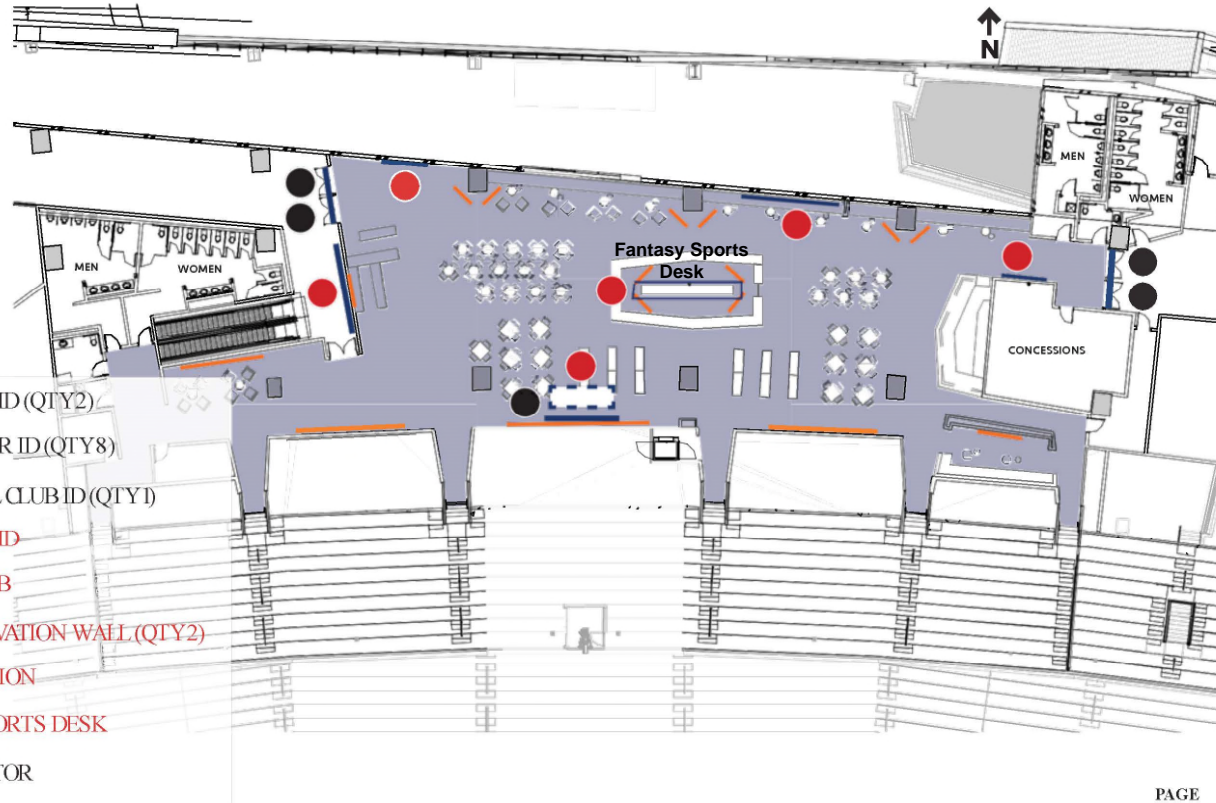

BUFFALO WILD WINGS CLUB
PROGRAMMING PLAN - ENHANCED

US Bank Stadium
Minnesota Vikings

PROJECT
Buffalo Wild Wings
Club Brand
Activation
Proposed
Concept
Designs

Buffalo Wild
Wings 5500
Wayzata Blvd.
Minneapolis, Minnesota
Sherris, AIA
Director, Store
Design

DATE |
VERSION
04.08.16 - 2

DESCRIPTION
Programming Plan

SD.01

- ENTRY CLUB ID (QTY 2)
- DUSTED DOOR ID (QTY 8)
- HORIZONTAL CLUB ID (QTY 1)
- LARGE CLUB ID
- MEDIUM CLUB
- BRAND ACTIVATION WALL (QTY 2)
- BAR ACTIVATION
- FANTASY SPORTS DESK
- VIDEO MONITOR

PREPARED BY INFINITE SCALE

Location Map (Fantasy Sports Desk) (8099426)