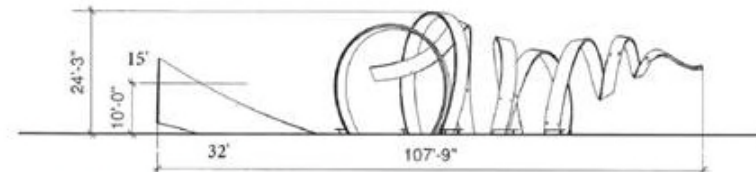

1. ELECTRICAL
2. RAILCUT HEIGHT
3. 5° ANGLE / REFLECTION OF SUN

Location Map (South Plaza) (7752619)